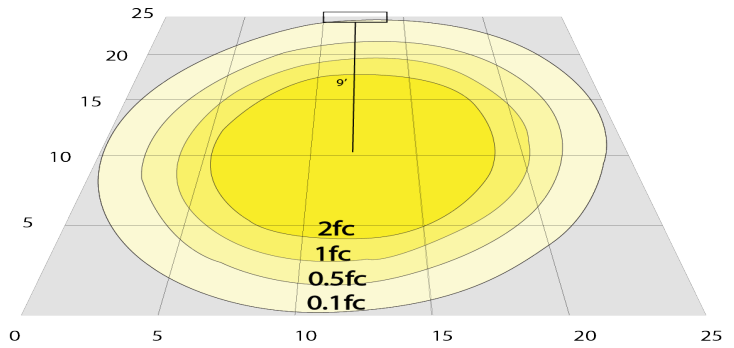

# Photometrics: CRLC6-20W-MCTP-SA-D

BUG Rating: B1-U1-G0

20W 5000K, Area 25" x 25" Mounting Height: 9'