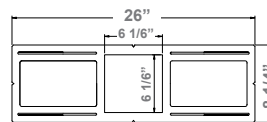

SSL6-RI
26"(W) x 8 1/4"(H)