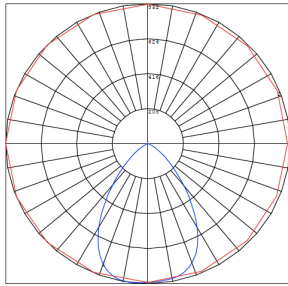

Photometrics: CRLC6-20W-MCTP-SA-D

BUG Rating: B1-U1-G0

20W 5000K, Area 25" x 25" Mounting Height: 9'