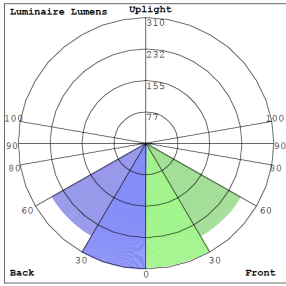

Photometrics: CRLC6-20W-MCTP-SA-D

BUG Rating: B1-U1-G0

20W 5000K, Area 25" x 25" Mounting Height: 9'